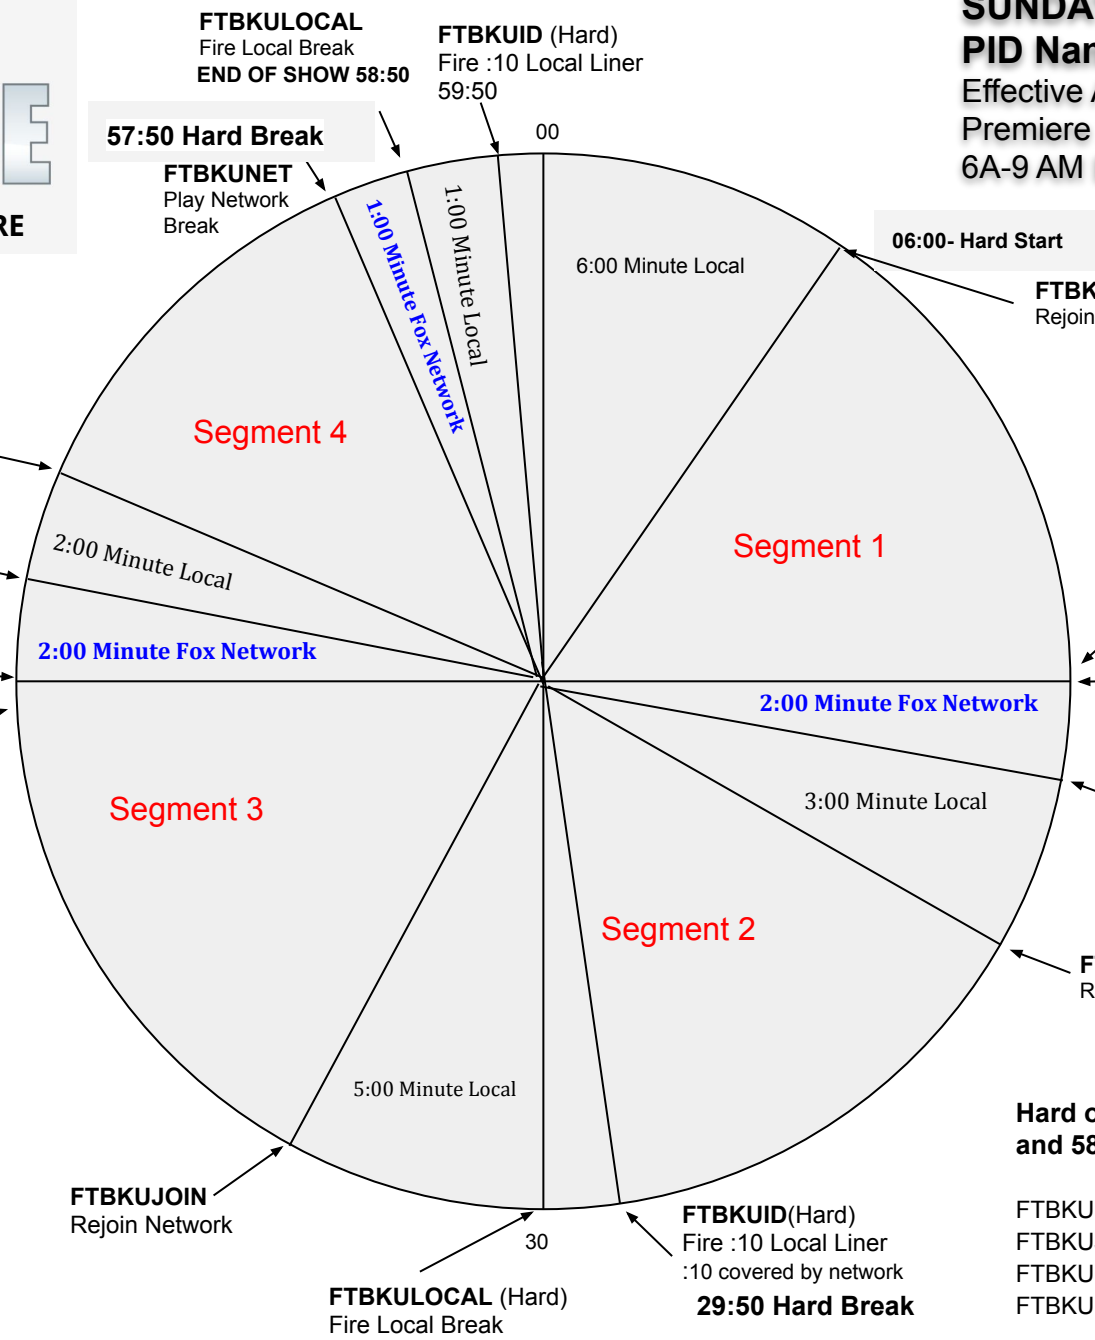

BRIAN KILMEADE SHOW

SUNDAY ENCORE

SUNDAY CLOCK
PID Name: FT Kilmeade Sun
 Effective August 31, 2020
 Premiere XDS PRO4-P Satellite
 6A-9 AM Eastern/ 3A-6 AM PT

For Technical Assistance Call
 Fox News Radio Master Control
 212-301-5860
 Premiere Network Operations Center
 (800) 276-4431
 Technical Info
<http://engineering.premiereradio.com>

Programming Schedule:
 PLEASE CALL AFFILIATE SALES
 212-301-5439

Hard outs for Local Breaks at 29:50 and 58:50. Other breaks float.

FTBKULocal = fires local break.
 FTBKUJoin = local streaming start.
 FTBKUID = fires local :10 liner.
 FTBKUNet = local streaming stop.